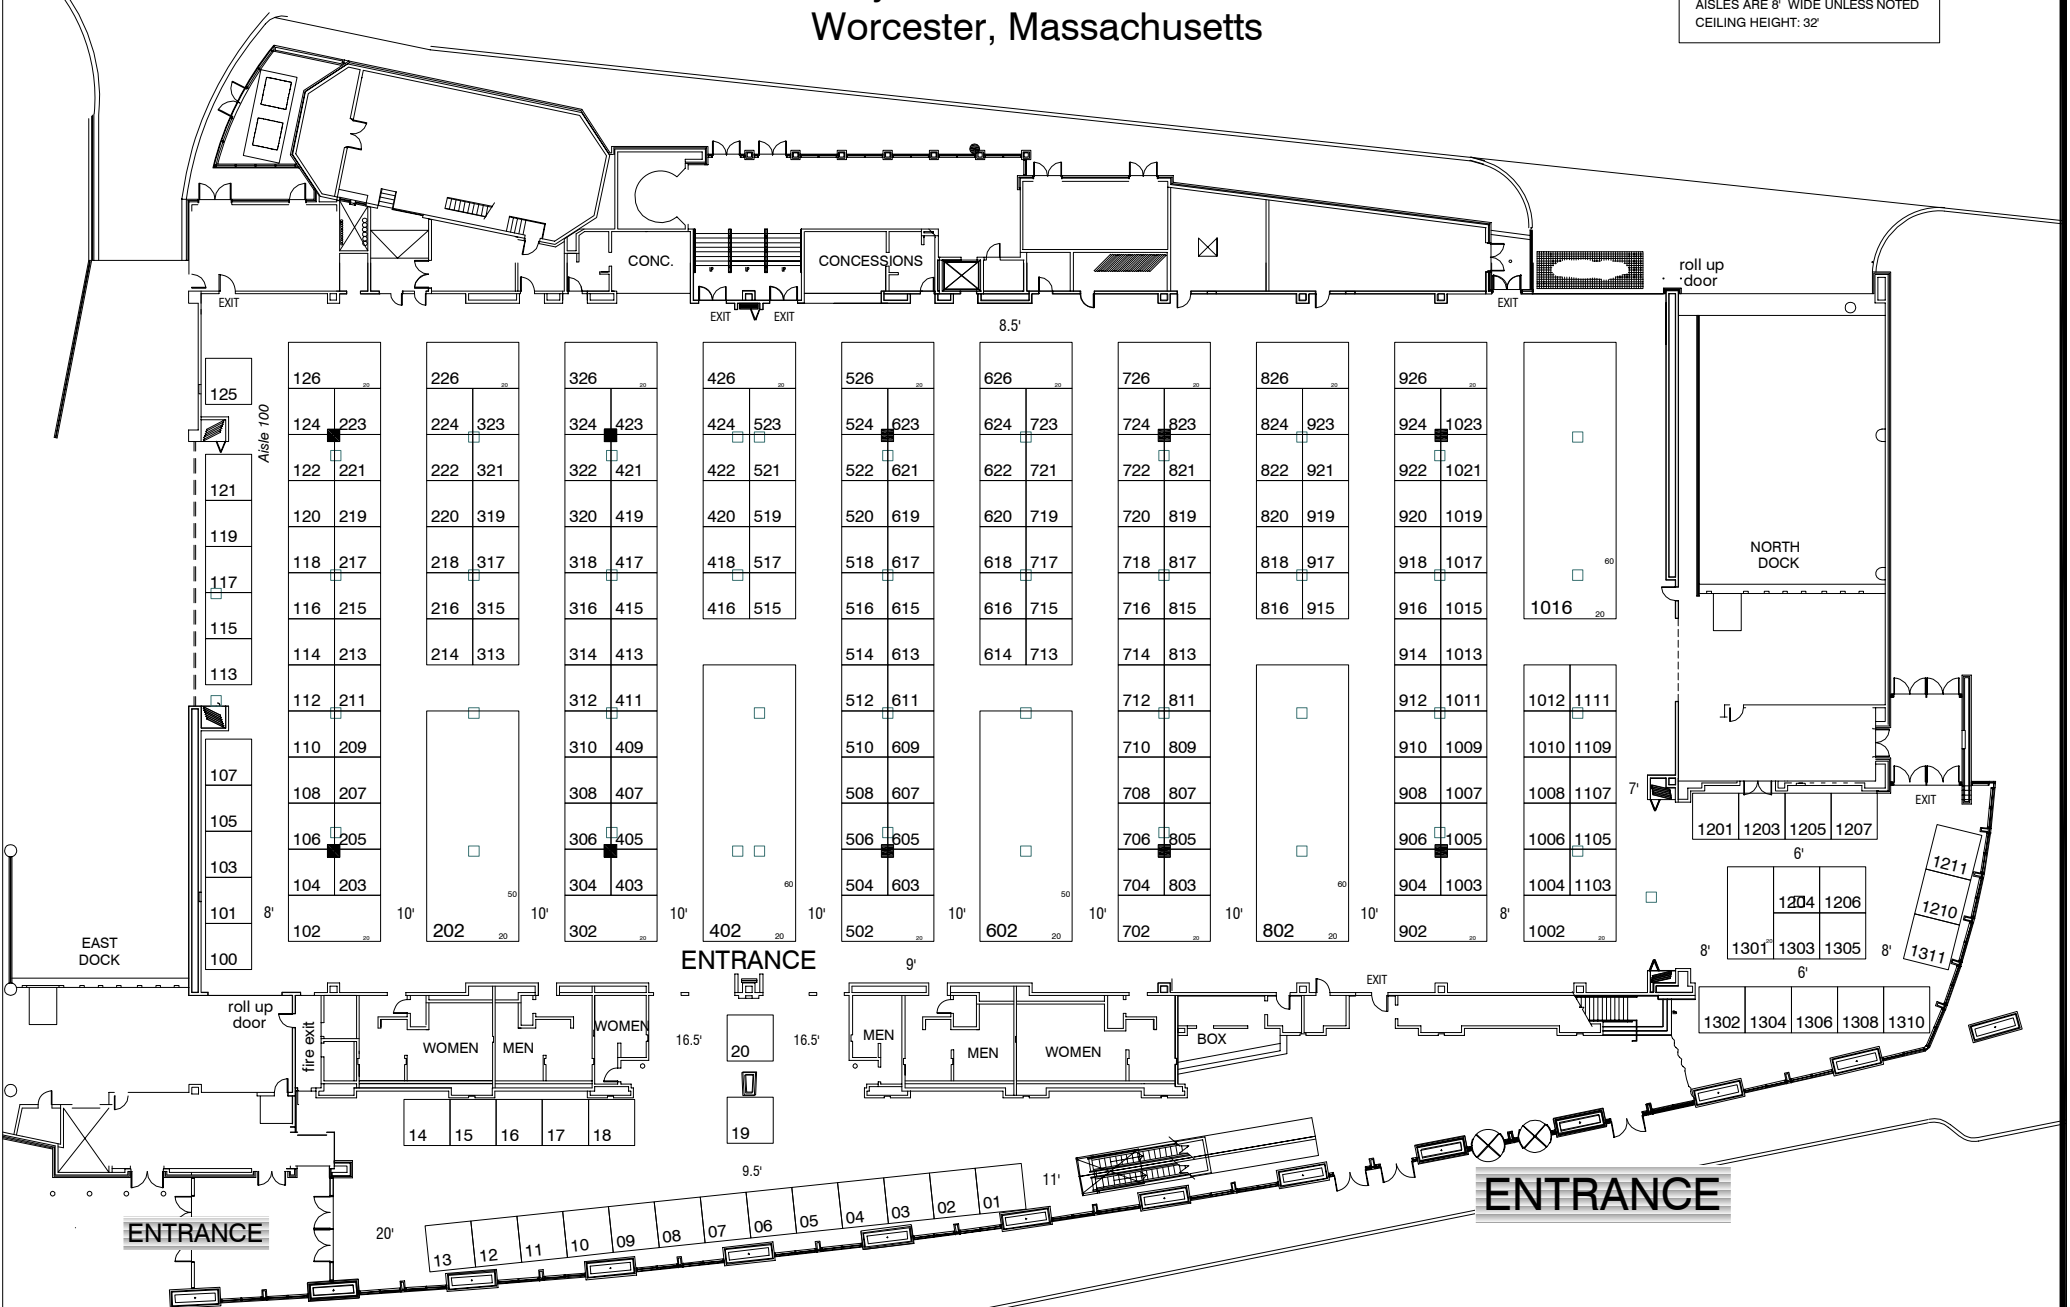

Mass Job Site Expo

January 6-7, 2009 • DCU Center Worcester, Massachusetts

LEGEND

- 3x3 COLUMN
- UTILITY FLOORPORT

BOOTHS ARE 10' X 10' UNLESS NOTED
AISLES ARE 8' WIDE UNLESS NOTED
CEILING HEIGHT: 32'

Exhibition Hall
299-10x10 booths